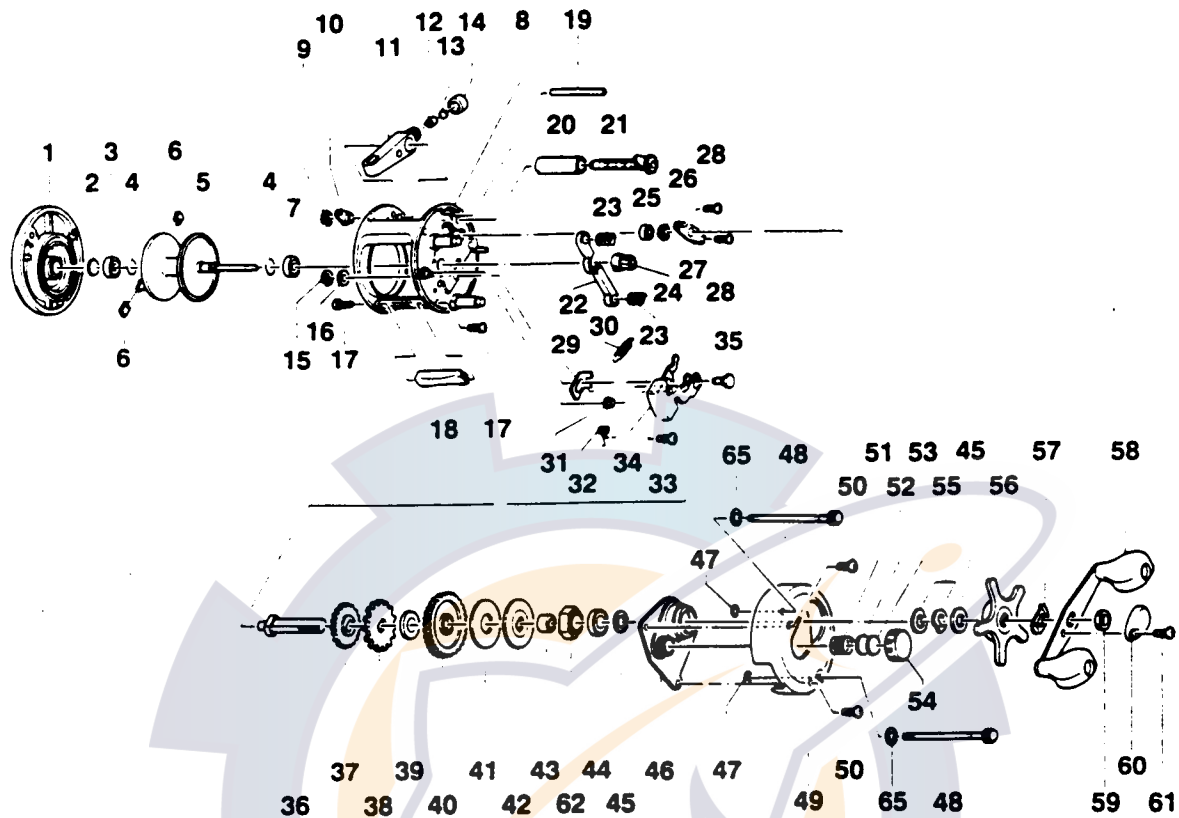

QUANTUM IR4C

Key No.	Part No.	Description	Price	Key No.	Part No.	Description	Price
1	XX323-03	Left Side Cover Assy	13.55	33	XX050-01	Screw - Release Slider	.15
2	XX038-02	Spool Shaft Washer	.26	34	JX339-02	Release Slider Assy	1.80
3	JX106-01	Bearing - Spool Shaft	6.33	35	JX102-01	Post - Kick Lever Guide	.88
4	JX080-01	Clip Ring	.26	36	JX008-01	Crank Shaft	2.88
5	JX321-02	Spool Assy	13.75	37	JX112-01	O/S Drive Gear	.46
6	XX044-01	Brake Shoe B	.26	38	JX083-01	Trip Ratchet	.93
7	JX106-01	Bearing - Spool Shaft	6.33	39	JX111-01	Washer - Ratchet	.46
8	JX301-04	Frame Assy	29.65	40	JX012-01	Drive Gear	7.67
9	QW120-01	E-Clip - Worm Shaft	.26	41	JX059-01	Drag Disc	1.44
10	JX067-01	Bushing - Worm Shaft	.31	42	JX045-01	Drag "D" Washer	.88
11	JX347-02	Line Guide Carrier Assy	2.32	43	CW052-01	Sleeve - One Way Bearing	2.88
12	JX006-01	Line Guide Pawl	1.80	44	TW058-01	Bearing - Crank Shaft (U)	7.21
13	JX035-01	Washer - Line Guide Pawl	.26	45	JX038-01	Crank Shaft Washer	.31
14	JX007-02	Screw - Line Guide Carrier	.52	46	JX066-02	Crank Shaft Guide	3.35
15	NX092-01	E-Clip - Kick Lever Guide Post	.26	47	JX073-01	O-Ring - Thumb Screw	.31
16	XX035-01	Washer - Kick Lever Guide	.26	48	XX374-01	Thumb Screw Assy	1.24
17	JX050-01	Screw - Thumb Rest	.31	49	JX024-04	Right Side Cover	9.75
18	JX009-02	Thumb Rest	.62	50	QW123-01	Right Side Cover Screw	.15
19	JX061-01	Line Guide Carrier Guide	.98	51	JX105-01	Spring - Tension Knob	.31
20	JX016-01	Worm Shaft Guide	.72	52	QW032-02	Washer - Spool Tension	.26
21	JX372-01	Worm Shaft Assy	6.90	53	JX082-01	Washer - Cushion	.21
22	JX025-01	Pinion Yoke	.52	54	XX033-01	Spool Tension Knob	.26
23	JX040-01	Yoke Spring	.21	55	JX046-01	Spring "D" Washer	.67
24	JX011-01	Pinion Gear	5.36	56	XX355-02	Star Drag Assy	3.45
25	JX017-01	Bushing - Crank Shaft (L)	.77	57	NX054-01	Handle Washer	.26
26	QW120-01	E-Clip - Crank Shaft	.26	58	UW318-01	Handle Assy	7.00
27	JX002-01	Retainer - Crank Shaft	.57	59	QW003-01	Handle Nut	.36
28	JX107-01	Screw - Crank Shaft Retainer	.15	60	JX034-02	Handle Nut Cap	.36
29	JX077-01	Kick Lever	.57	61	QW123-01	Handle Nut Cap Screw	.15
30	JX097-01	Spring - Kick Lever	.15	62	UQ063-02	One Way Bearing	9.27
31	JX068-01	Bushing - Release Slider Guide	1.08	65	JX121-01	Washer - Thumb Screw / Clicker Spring	.21
32	JX104-01	Spring - Release Slider	.21				